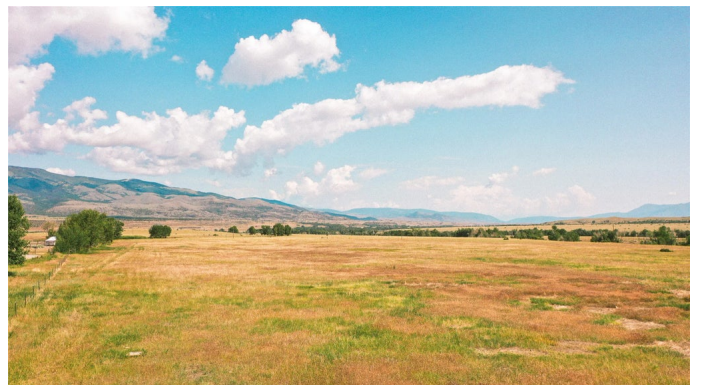

# \$500,000 - Nhn Mule Deer Road, Pray

---

MLS® #30053734

**\$500,000**

Bedroom, Bathroom,  
Land on 10.00 Acres

COS, Pray, MT

Discover your dream property with this breathtaking 10-acre parcel, perfectly situated in the heart of Paradise Valley. Enjoy the stunning, unobstructed views of Paradise Valley and the majestic Absaroka Mountain Range, which create a unmatched backdrop for your future home or retreat. This horse-friendly property offers ample space for equestrian pursuits and is ready for development, making it ideal for building your custom vision. With easy access, you'll enjoy both privacy and convenience in this remarkable setting. Located just 45 minutes from Livingston and a mere 30 minutes from Yellowstone National Park, this property provides the perfect balance of seclusion and adventure. Don't miss the opportunity to own a slice of Montana's most coveted landscapes. Start building your dreams today!