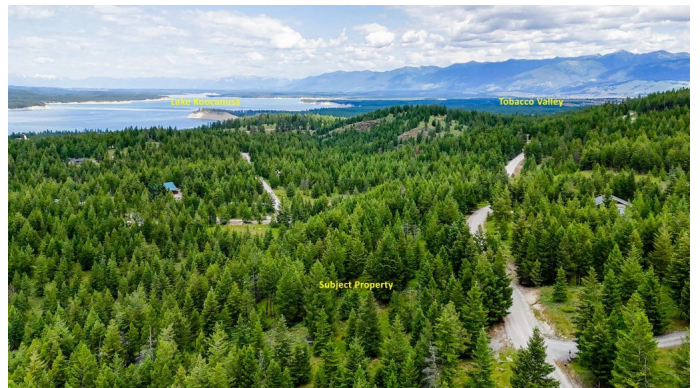

# \$189,000 - Nhn Linda Vista Drive, Rexford

MLS® #30051285

**\$189,000**

Bedroom, Bathroom,  
Land on 5.27 Acres

Osprey View Estates, Rexford, MT

5.27-acre lot in Osprey View Estates, a quality subdivision known for its high-end homes and scenic setting. This parcel offers a mix of trees and open space with filtered views of Lake Kooacanusa. Watch the osprey soar and enjoy the quick trip to the lake—just minutes away for boating, fishing, and recreation. Located about 15 minutes from downtown Eureka, this lot offers a great blend of natural beauty, convenience, and investment value. Electric and high speed internet available along the property line. Bring your building plans and start creating your Montana retreat.