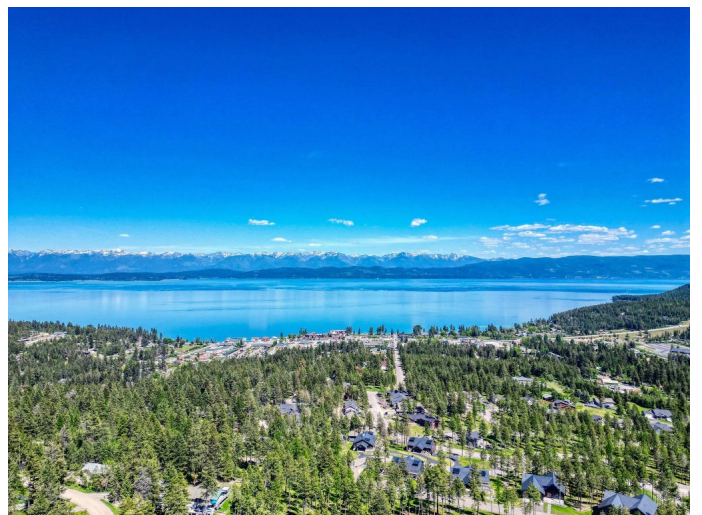

$470,000 - 16 Blacktail Court, Lakeside

MLS® #30050200

$470,000

Bedroom, Bathroom,
Land on 0.35 Acres

Tatanka, Lakeside, MT

Tatanka is a newer community that offers a peaceful retreat in one of western Montana's most scenic settings. Located just above the shores of the 27-mile-long Flathead Lake and surrounded by towering, old-growth ponderosa pines, this neighborhood blends nature, comfort, and connection.

At Tatanka, you'll be close to year-round outdoor recreation and everything that makes the Montana lifestyle so special. This .353-acre lot is the perfect canvas for your dream home. Ready for building, it has electric to the property. With the potential for amazing partial views of Flathead Lake and the surrounding mountain range, this lot invites you to create something special—your own Montana retreat, just waiting to be enjoyed.

Essential Information

MLS® #	30050200
Price	$470,000
Acres	0.35
Type	Land
Sub-Type	Residential
Status	Active

Community Information

Address	16 Blacktail Court
Subdivision	Tatanka