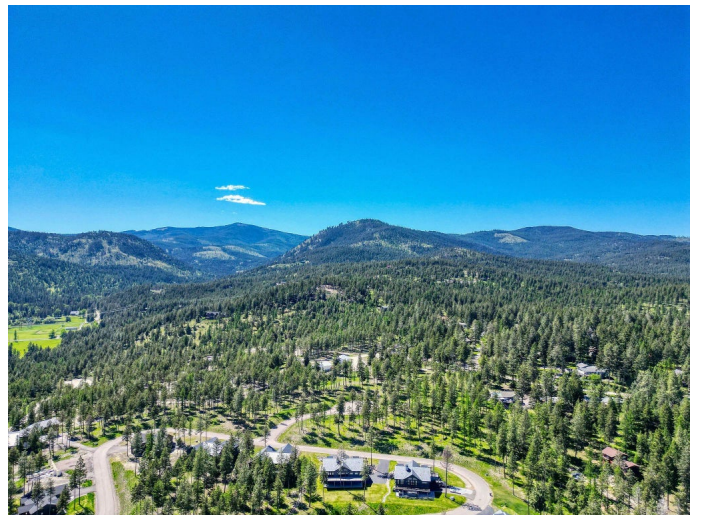

$470,000 - 16 Blacktail Court, Lakeside

MLS® #30050200

$470,000

Bedroom, Bathroom,
Land on 0.35 Acres

Tatanka, Lakeside, MT

Tatanka is a newer community that offers a peaceful retreat in one of western Montana's most scenic settings. Located just above the shores of the 27-mile-long Flathead Lake and surrounded by towering, old-growth ponderosa pines, this neighborhood blends nature, comfort, and connection.

At Tatanka, you'll be close to year-round outdoor recreation and everything that makes the Montana lifestyle so special. This .353-acre lot is the perfect canvas for your dream home. Ready for building, it has electric to the property. With the potential for amazing partial views of Flathead Lake and the surrounding mountain range, this lot invites you to create something special—your own Montana retreat, just waiting to be enjoyed.

Essential Information

MLS® #	30050200
Price	$470,000
Acres	0.35
Type	Land
Sub-Type	Residential
Status	Active

Community Information

Address	16 Blacktail Court
Subdivision	Tatanka