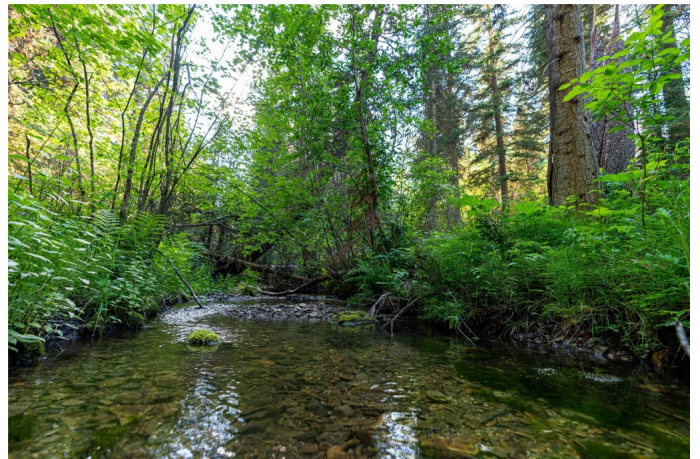

$650,000 - Nhn Ashley Lake Road, Kila

MLS® #30049632

$650,000

Bedroom, Bathroom,
Land on 31.55 Acres

N/A, Kila, MT

Relax and unwind with this exceptional property near Ashley Lake. This 31+ acre timbered parcel offers privacy and tranquility with Fish Creek meandering through and abundant wildlife in the area. Ideal for recreation, the property sits across the road from the lake, has a boat launch and camping facilities nearby, and is directly adjacent to 645 acres of national forest. Build your dream lake retreat, or park your camper and get away from it all.

Essential Information

MLS® #	30049632
Price	$650,000
Acres	31.55
Type	Land
Sub-Type	Unimproved Land
Status	Active

Community Information

Address	Nhn Ashley Lake Road
Subdivision	N/A
City	Kila
County	Flathead
State	MT
Zip Code	59920

Amenities

View	Trees/Woods